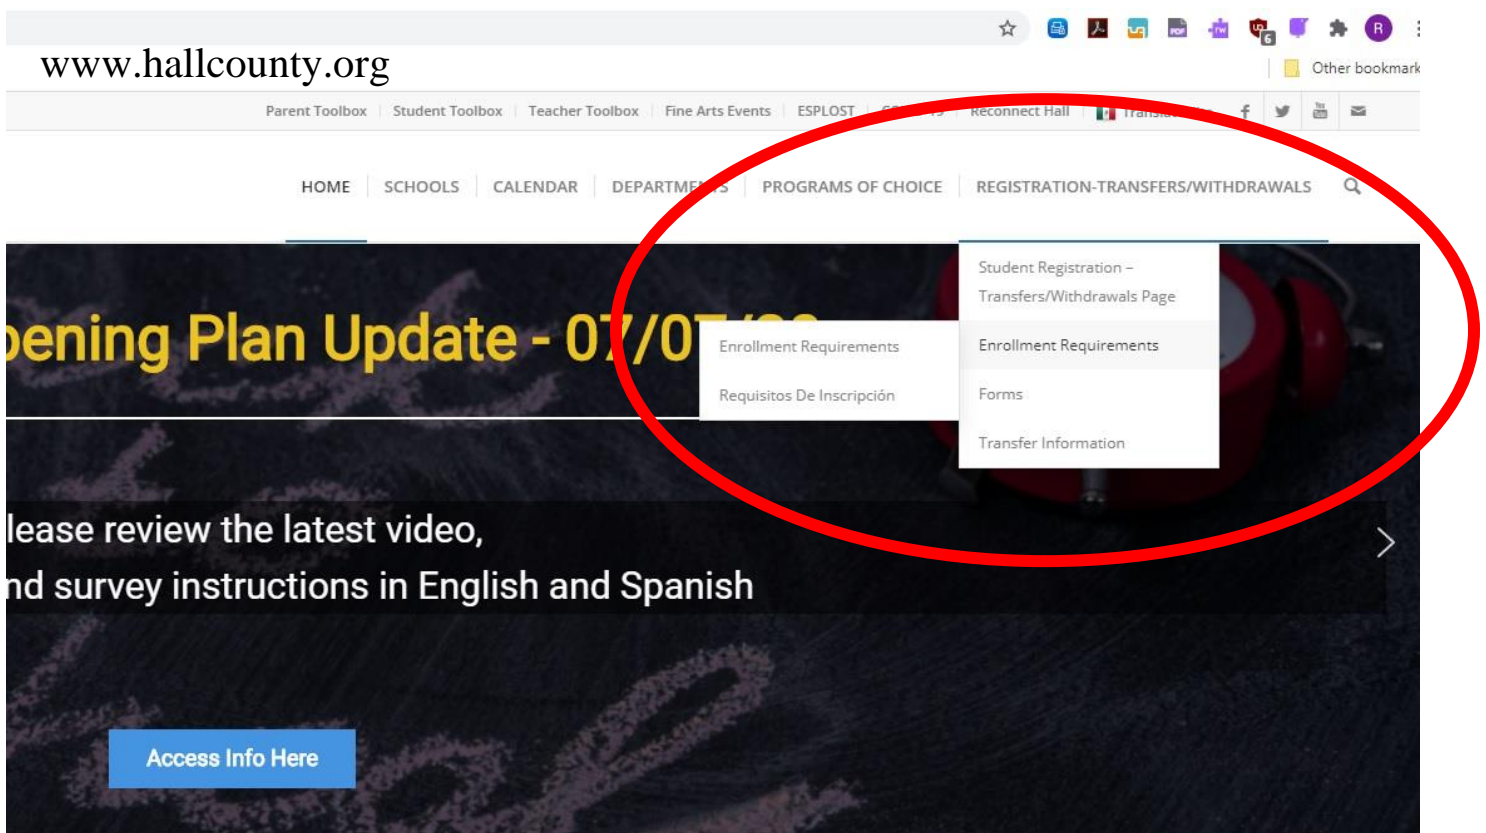

# Mt. Vernon Exploratory School will be holding in-person registration

- **Thursday, August 6, 2020** – 8:00 am to 11:00 am
- **Every Thursday starting 8/13/20** – 9:00 am to 11:00 am

Please visit Hall County School District's registration website at <https://www.hallco.org/> for a list of required registration documents to bring with you when you come to register your child.